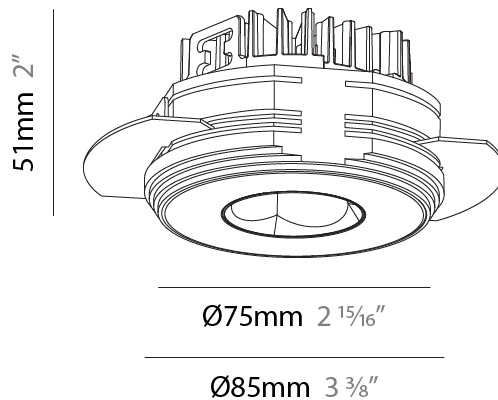

PHYSICAL

Aperture Sizes - Downlights: 1"
Shape: Round
Diameter (mm): 75
Diameter (in): 2 ¹⁵/₁₆
Height (mm): 51
Height (in): 2
Ceiling Thickness (mm): 10 / 12.5 / 15 / 25
Ceiling Thickness (in): 3/8 or 1/2 or 9/16 or 1
Min. Recessing Depth (mm): 55
Min. Recessing Depth (in): 2 ³/₁₆
Diffuser: Lens Pack - Spread Lens / Linear Spread Lens / Honeycomb Louver
Fixture Finish: SSR / BKV / CWI / CRY / HAB / UFT / ITA / RUA / FTG / MYG / LOD / PUS / FRO / FUP / KIA / POP / BLS / SPG / MEY / GOH / CHC / COM / ABZ / JAG / OBR / MOS / ROR
Fixture Material: Aluminum Die Cast
Cut-out Measurements: 86mm / 2 11/16" Diameter

ELECTRICAL

Lamp Type: LED (Zhaga Standard)
Input Wattage (W): 14
Total Output Wattage (W): 12.7
Dimming: Dali Dimming
Driver Included: No
Driver Location: Recessed Housing
Driver Type: Constant Current - Universal (120Vac only for DALI driver)
Driver Class: Class 2
Input Voltage (V): 120 - 277
Constant Current (MA): 700

LED

Color Temperature (°K): 2700-6500 Tunable White
Max. Delivered Lumen (lm): 1240
Nominal Lumen (lm): 1460
CRI: >90 CRI
Lamp Life (hrs): 50000
Special LEDs offerings: Tunable White

OPTICAL

Reflector: 52
Adjustability: Fixed

RATINGS AND CERTIFICATIONS

Certified By: Certified for North American Standards
IP rating: IP20